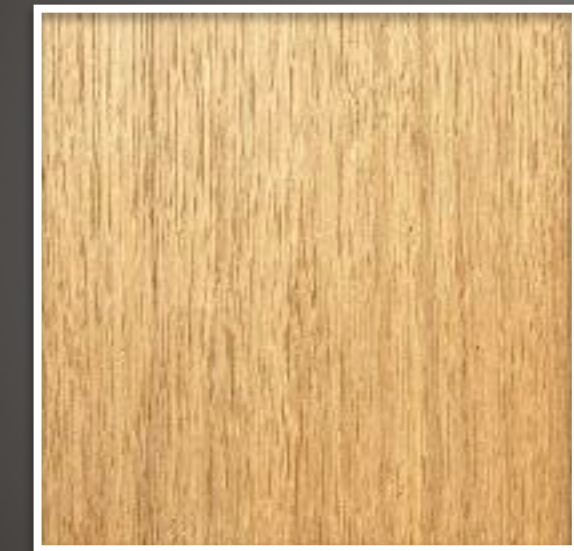

Bespoke Solutions:

(additional charges will apply*)

- Custom Size
- Custom Veneer
- Custom Finish
- Cut Panels

Standard veneers:

American Walnut - Reconstituted

White Oak - Reconstituted

SHAMAL

**CONTACT US,
AND LET'S MAKE
SOMETHING
TRULY UNIQUE!**