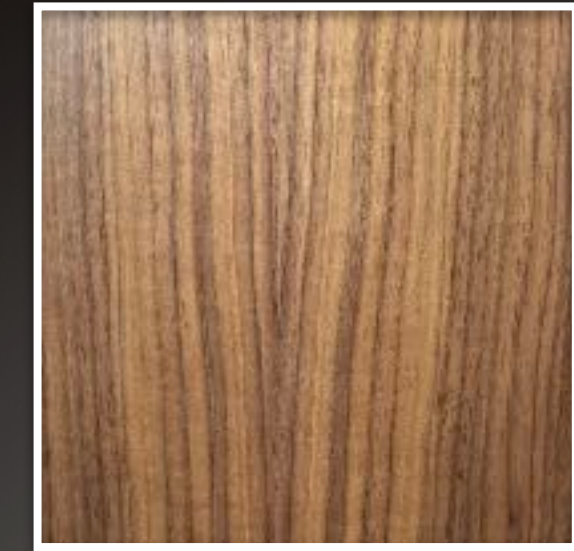

Shamal captures the eternal fight of the different forces in nature.

Specifications:

Cross-laminated wooden panel.
Double-curvature surface.
Hardwood veneer with natural oil.

Dimensions:

Size: 940 x 940 x 80 mm
Weight: ~ 9.5 kg

Bespoke Solutions:

(additional charges will apply*)

- Custom Size
- Custom Veneer
- Custom Finish
- Cut Panels

Standard veneers:

American Walnut - Reconstituted

White Oak - Reconstituted

SHAMAL

**CONTACT US,
AND LET'S MAKE
SOMETHING
TRULY UNIQUE!**