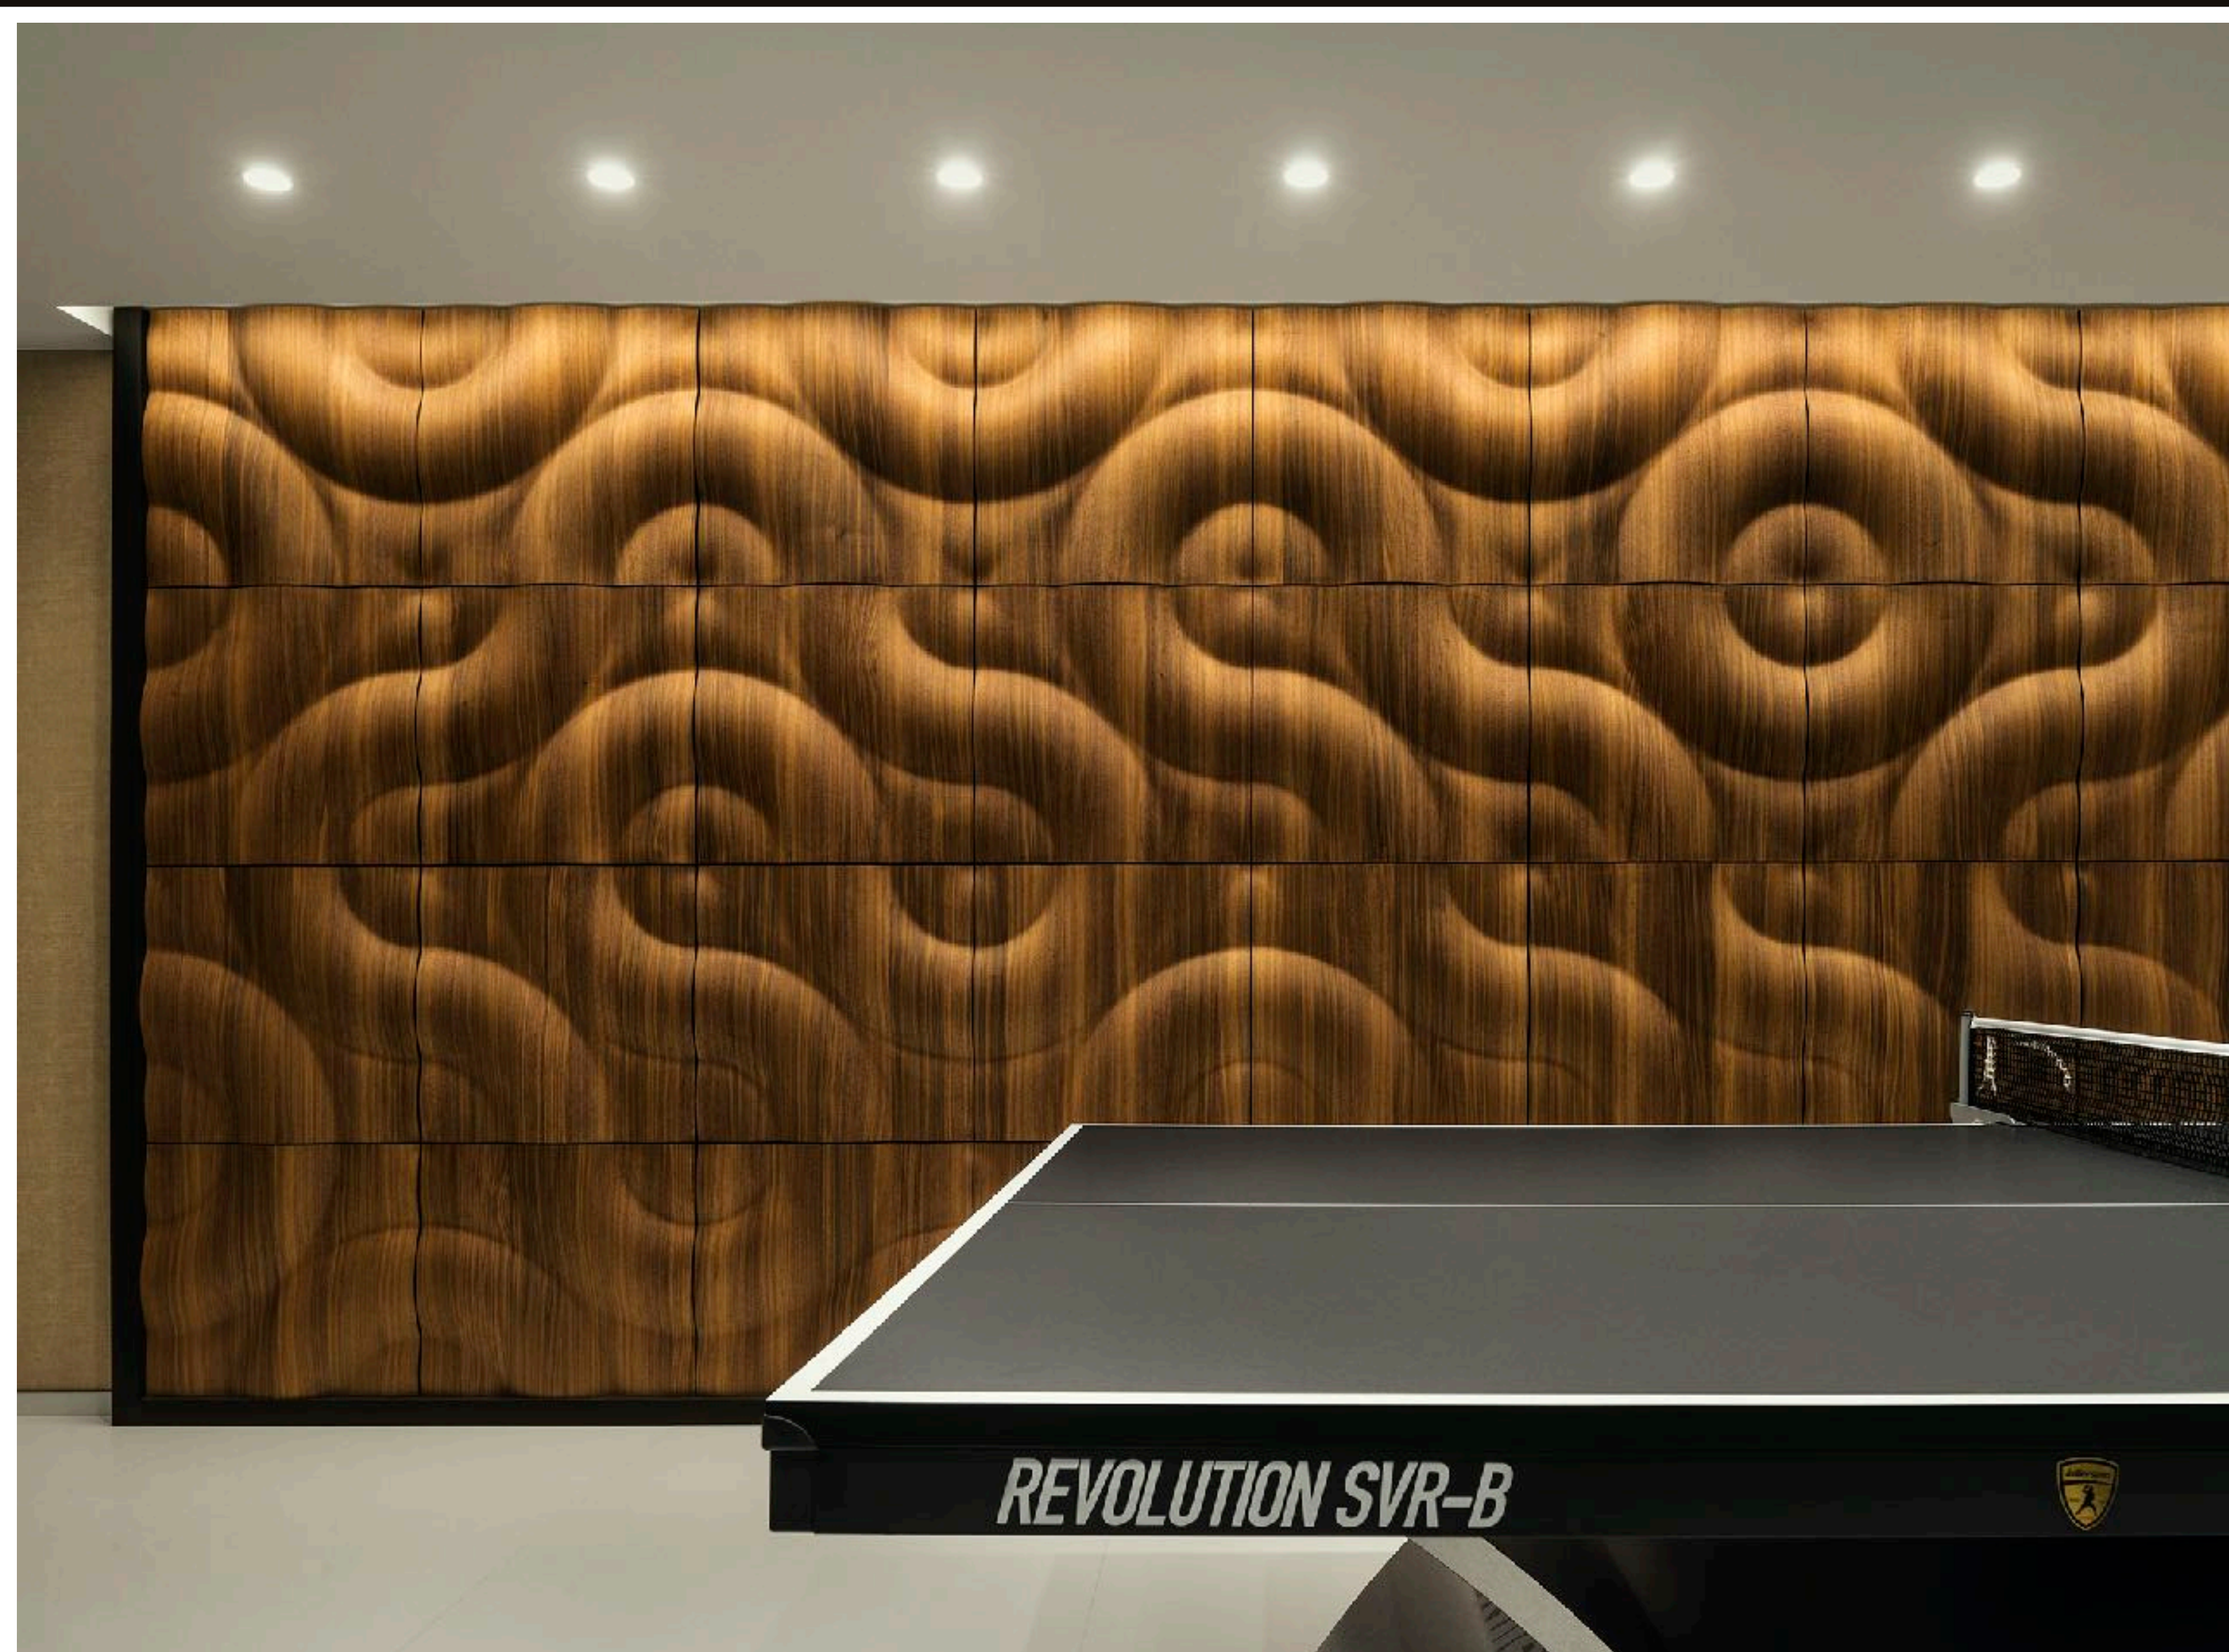

SHAMAL

Elemental forces fight each other on the wall covering that got its name from the Shamal wind.

The image of the mild breeze and the golden dust in the tranquil Persian Gulf suddenly and violently shaken up by the overwhelming power of the sandstorm is represented by the unpredictable pattern of the prominences bulging from the plane.

Shamal captures the eternal fight of the different forces in nature.

Specifications:

Cross-laminated wooden panel.
Double-curvature surface.
Hardwood veneer with natural oil.

Dimensions:

Size: 940 x 940 x 80 mm
Weight: ~ 9.5 kg